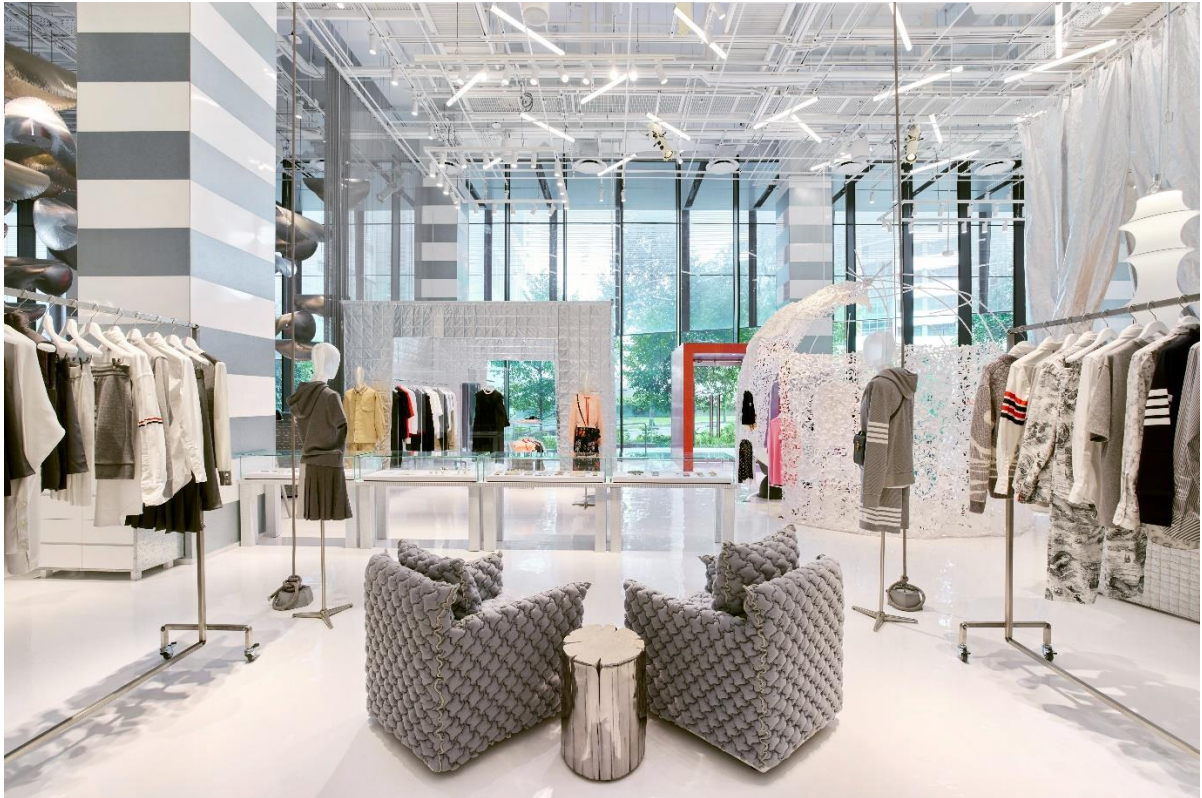

PROJECT HIGHLIGHT

COMO ORCHARD - CLUB21 & CEDRIC GROLET

SINGAPORE

COMO Orchard is a luxury lifestyle destination on Bideford Road, near Orchard Road, featuring Club21 and Cedric Grolet Singapore. Club21 spans 8,000-sq ft across two levels, showcasing top international fashion brands like Alaïa, Amiri, and Simone Rocha, along with accessories, childrenswear, and jewellery. Cedric Grolet Singapore, the renowned pastry chef's fourth store, delights guests with exquisite desserts, pastries, and a curated tea menu inspired by fruits and flowers. COMO Orchard seamlessly blends fashion and gastronomy, offering an immersive and sophisticated experience.

[LEARN MORE](#)

Club21

Club21 at COMO Orchard, owned by COMO Pte Ltd, is a top destination for luxury shopping in Singapore. Designed with precision and illuminated by L'observatoire International, the space blends modern elegance with timeless style, showcasing a curated selection of global trending fashion brands for an exclusive shopping experience.

Club21

Entering Club21, you're immediately immersed in an atmosphere of refined luxury. Enhanced by lighting, the open, airy space showcases designer fashion brands, drawing shoppers into a unique and captivating shopping experience. Every detail, from the collections to the ambient lighting, offers an unforgettable luxury shopping experience.