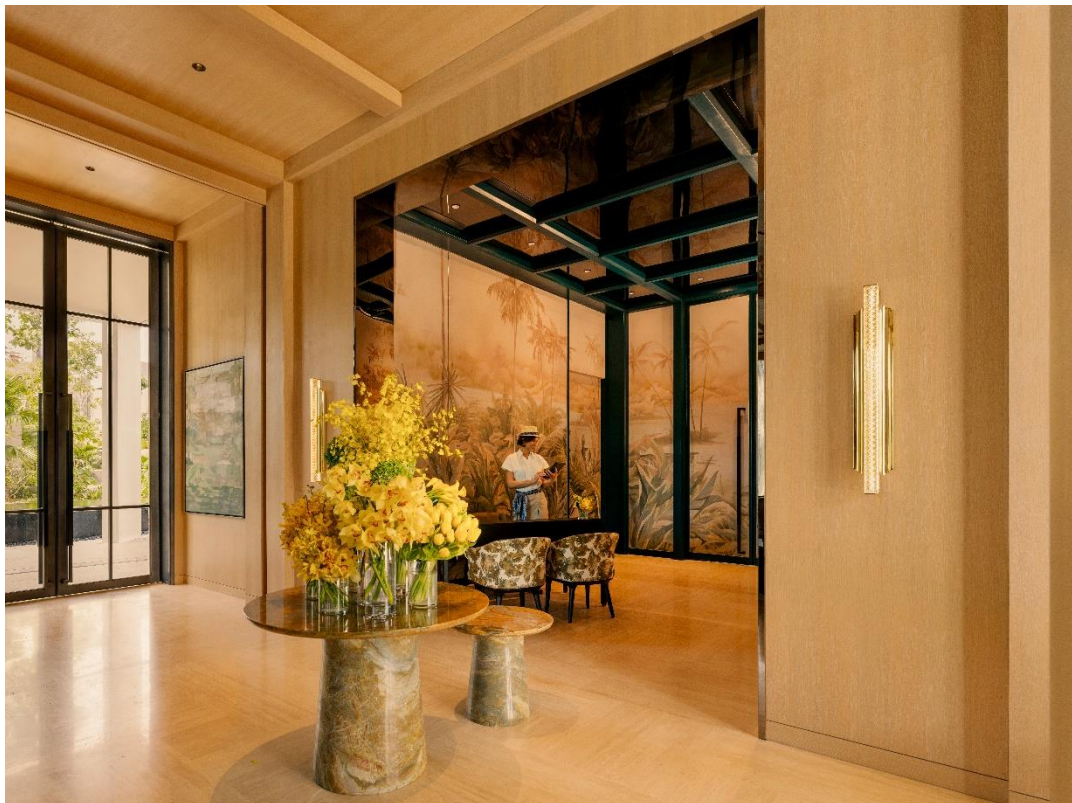

The lobby (Photo: Raffles Sentosa Singapore)