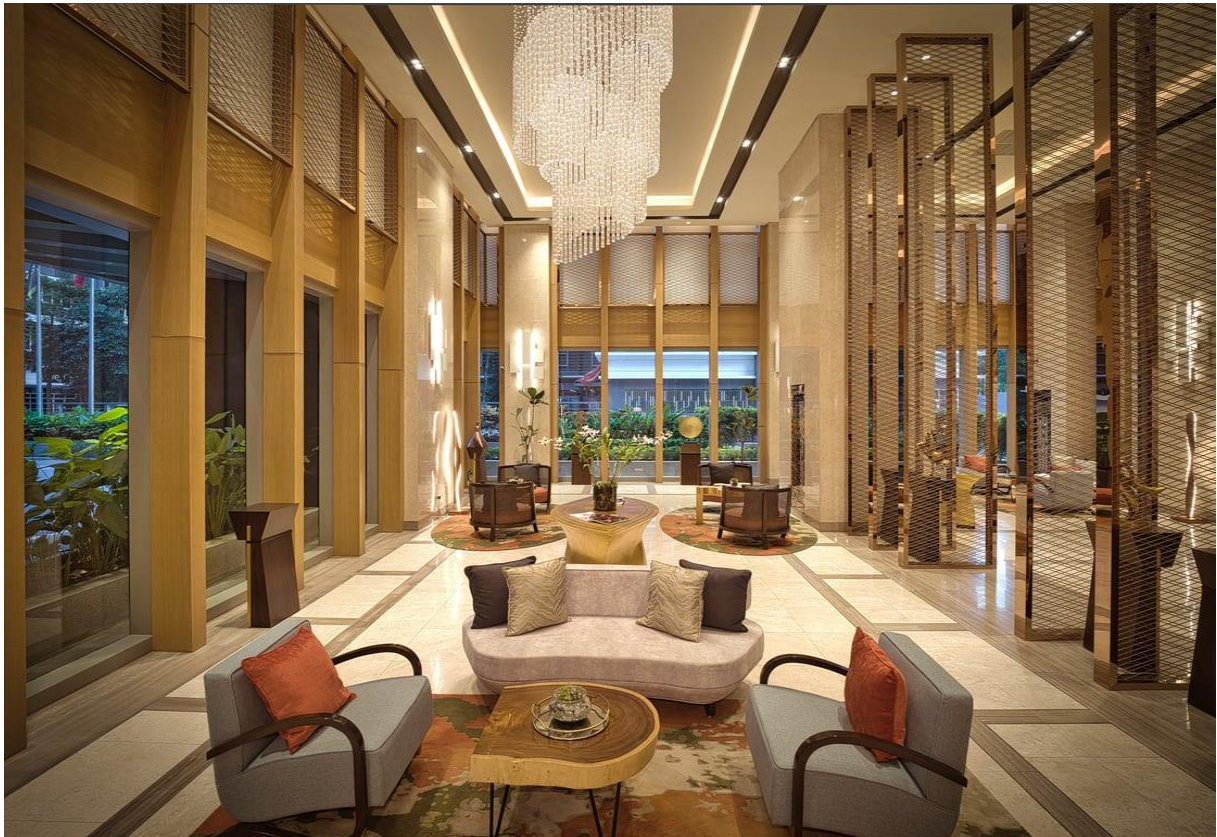

## THE WESTIN MANILA SONATA PLACE MANILA, PHILIPPINES

The Residences at The Westin Manila Sonata Place is an exclusive high-rise condominium. With its modern architecture and lush landscapes, it provides a serene retreat from the bustling urban environment. The design, featuring warm earth tones, creates a cozy atmosphere, ideal for fostering family and community connections. Emphasizing low-density living, resort-style amenities, and expansive open spaces, it offers residents a daily resort-like experience.

[LEARN MORE](#)

The Westin Manila Sonata Place is a prestigious residential tower located in the heart of the bustling Ortigas business district. It is a refined sanctuary for its residents that elegantly melds world-class luxury with modern living. Every suite is curatively designed to infuse Westin's signature unique style of wellness and comfort.

The project was developed by Robinsons Land Corporation, with interiors by FBEYE International Philippines, renowned for their expertise in high-end design. Million Lighting furnished the place with contemporary-style decorative lighting, enhancing the commode's modern aesthetic sensibilities.

The Westin Manila Sonata Place features a modern glass façade and exclusive access to four floors of premium work, play, and leisure amenities, reflecting Westin's ethos of luxury and relaxation.

**SCOPE OF WORK : DECORATIVE LIGHTING**